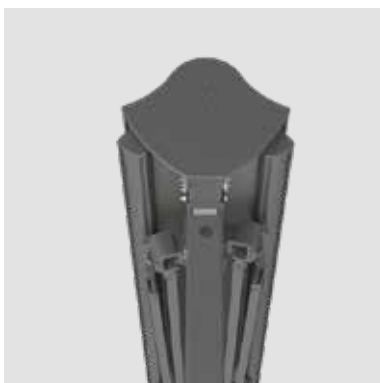

FOR THAT EXTRA BIT OF SHADE

WINGLINE

Freestanding, double-sided jointed arm awning which extends simultaneously to both sides and can shade areas of up to 58 m².