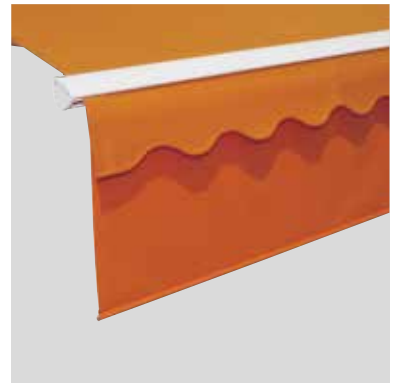

VARIOVOLANT / VARIOMOTION

A Variovolant is an additional valence on the front of the awning which can be extended vertically up to 1500 mm. The Variomotion is a vario valance (max. 1,350 mm) that is powered by a 24 V electric drive and that can be operated comfortably and ultra-quietly on the **WINGLINE** series via radio control. The **WINGLIGHT** can be operated using a hand crank.